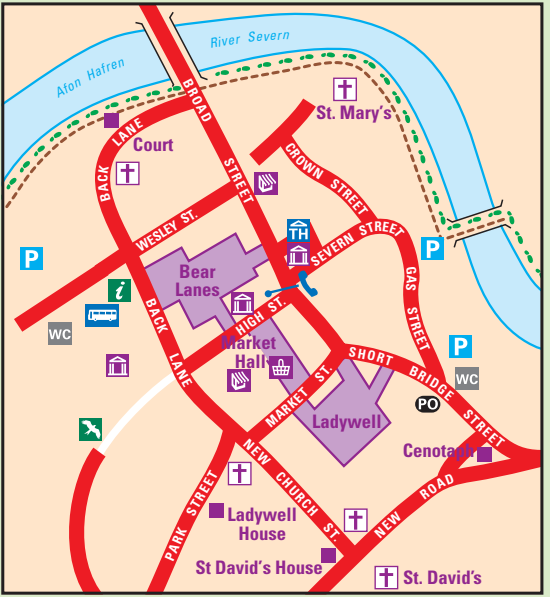

Y Drenewydd Newtown

Llath 0 100 200 300 400 500 Yards

© Powys County Council

Allwedd/Key

Cyfleusterau Trafnidiaeth

Gorsaf Bws		Bus/Coach Station
Gorsaf rheilffordd		Railway station
Croesfan Wastad		Level Crossing

Amwynderau Lleol

Ardal Ddinesig		Urban area
Neuadd y Dref		Town Hall
Swyddfeydd Y Cyngor		Council Offices
Neuadd Gymuned		Community Hall
Marched Stryd		Street Market
Canolfan Siopa/ Neuadd Farchnad		Shopping Centre/ Market Hall
Ysgol		School
Llyfrgell		Library
Swyddfa Post		Post Office
Toiledau		Toilets
Blwch Ffôn		Telephone Box
Maes Parcio		Car Parking
Mynwent		Cemetery
Gorsaf Heddlu		Police Station
Gorsaf Dàn		Fire Station
Gorsaf Ambiwylans		Ambulance Station
Ysbyty		Hospital
Clinig/Meddygfa		Clinic/Surgery
Marchnad Anifeiliaid		Livestock Market
Nofi		Swimming

Transport Facilities

Local Amenities

Bowliau		Bowls
Badminton/Sboncen		Badminton/Squash
Campfa		Gymnasium
Cwrs Golf		Golf Course

Mannau o ddiddordeb

Places of Interest

Castell		Castle
Amgueddfa neu Oriol Gelf		Museum/ Art Gallery
Plasdy/Ty Hanesyddol/ Adeilad Hanesyddol		Manor/Historic House/ Historic Building
Rheilffyrdd Preifat		Private Railway
Canolfan y Celfyddydau/ Sinema/Theatr		Arts Centre/Cinema/ Theatre
Cloc Twr		Clock Tower
Cadeirlan/Abaty/ Eglwys ô ddiddordeb		Cathedral/Abbey/ Church of interest
Capel/Eglwys		Chapel/Church
Teithiau Cwch		Boat Trips
Canolfan Croeso		Tourist Information Centre
Llwybr troed pellter mawr		Long distance footpath
Parc Gwledig		Country Park
Llwybr Beicio Cenedlaethol		National Cycle Routes
Gwesty Ieuencid		Youth Hostel
Maes Carafannau		Caravan Site
Maes Gwersylla		Camping Site