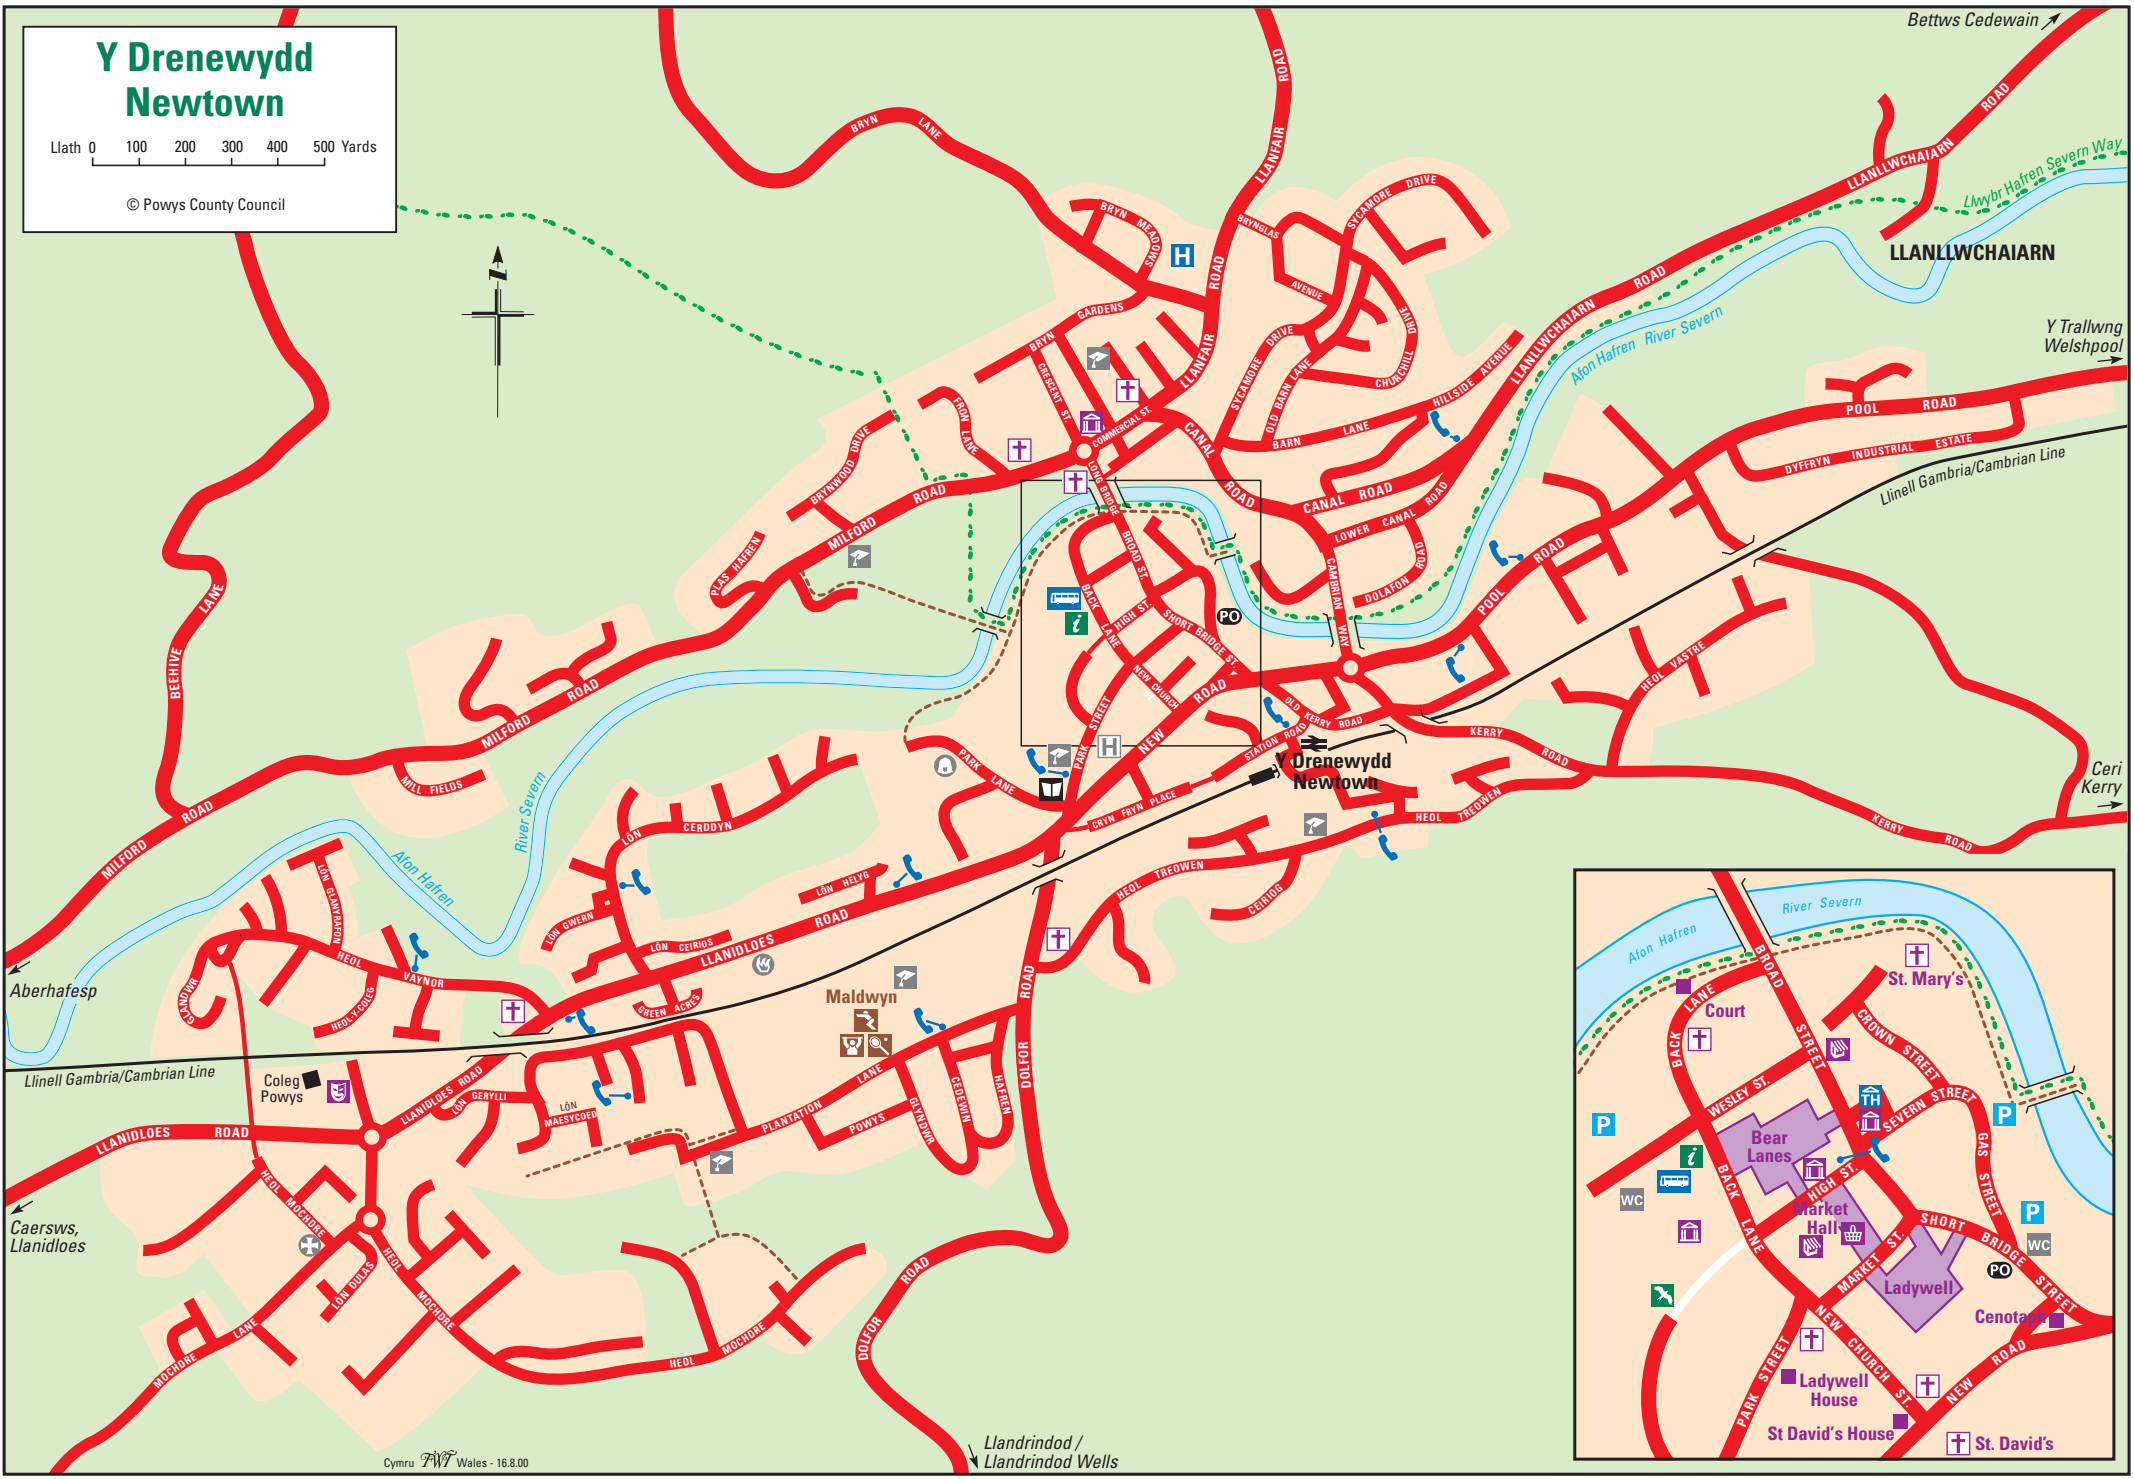

Y Drenewydd Newtown

Llath 0 100 200 300 400 500 Yards

© Powys County Council

Allwedd/Key

Cyfleusterau Trafnidiaeth

Gorsaf Bws		Bus/Coach Station
Gorsaf rheilffordd		Railway station
Croesfan Wastad		Level Crossing

Amwynderau Lleol

Ardal Ddinesig		Urban area
Neuadd y Dref		Town Hall
Swyddfeydd Y Cyngor		Council Offices
Neuadd Gymuned		Community Hall
Marched Stryd		Street Market
Canolfan Siopa/ Neuadd Farchnad		Shopping Centre/ Market Hall
Ysgol		School
Llyfrgell		Library
Swyddfa Post		Post Office
Toiledau		Toilets
Blwch Ffôn		Telephone Box
Maes Parcio		Car Parking
Mynwent		Cemetery
Gorsaf Heddlu		Police Station
Gorsaf Dàn		Fire Station
Gorsaf Ambiwylans		Ambulance Station
Ysbyty		Hospital
Clinig/Meddygfa		Clinic/Surgery
Marchnad Anifeiliaid		Livestock Market
Nofi		Swimming