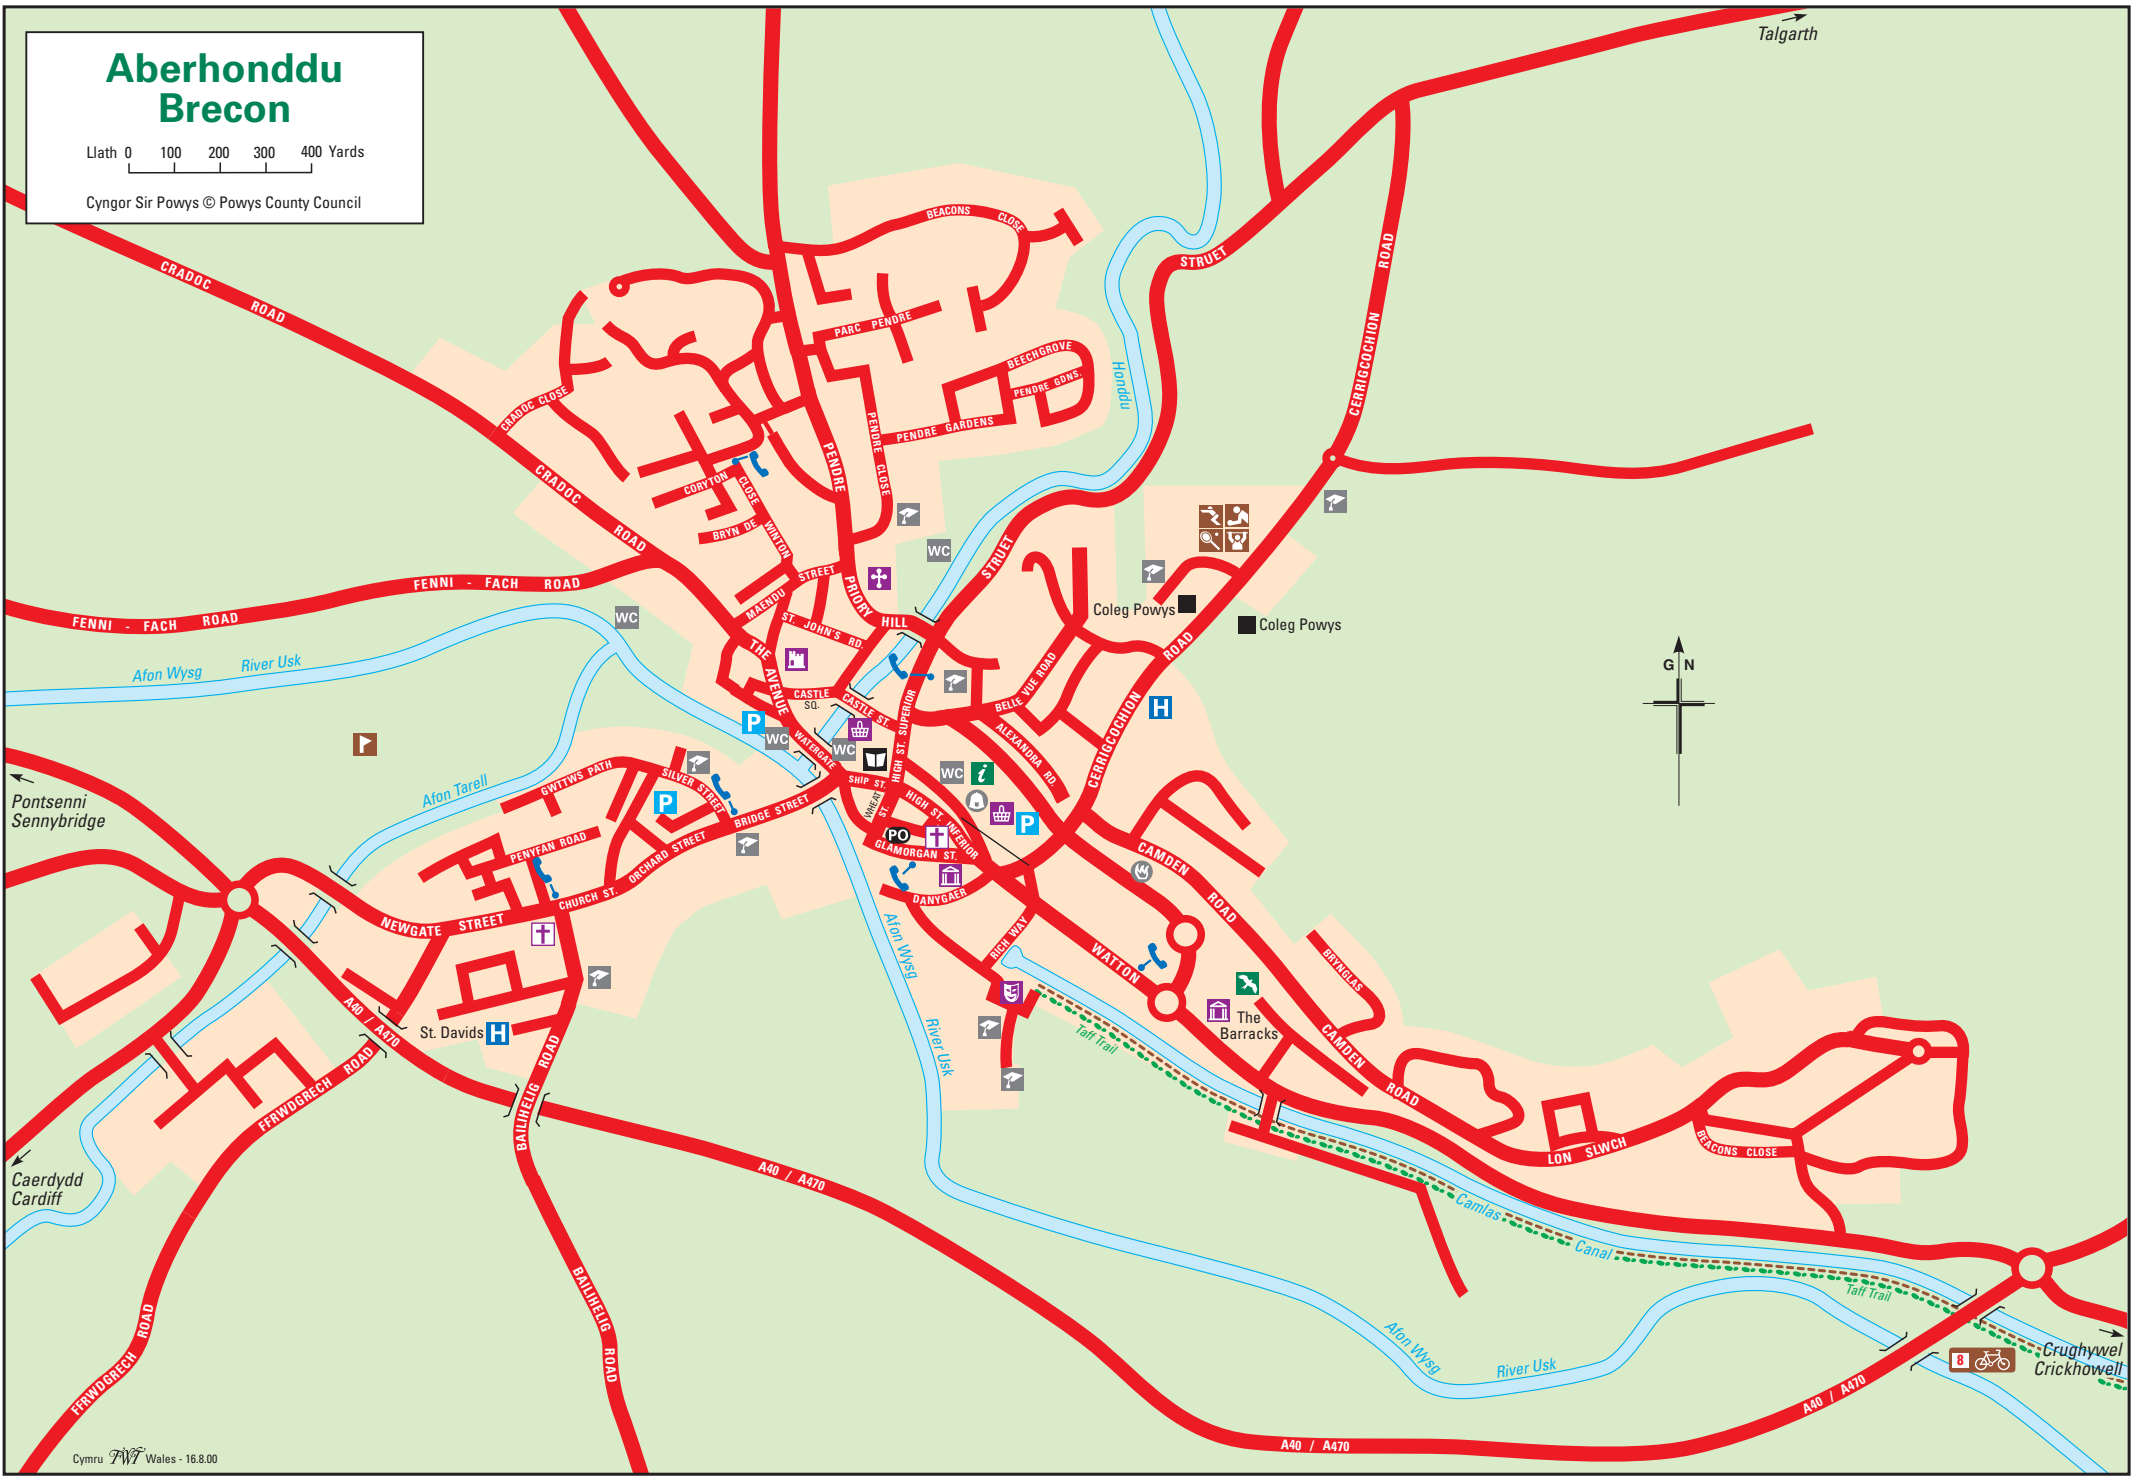

Aberhonddu Brecon

Llath 0 100 200 300 400 Yards

Cyngor Sir Powys © Powys County Council

Allwedd/Key

Cyfleusterau Trafnidiaeth

Gorsaf Bws		Bus/Coach Station
Gorsaf rheilffordd		Railway station
Croesfan Wastad		Level Crossing

Amwynderau Lleol

Ardal Ddinesig		Urban area
Neuadd y Dref		Town Hall
Swyddfeydd Y Cyngor		Council Offices
Neuadd Gymuned		Community Hall
Marched Stryd		Street Market
Canolfan Siopa/ Neuadd Farchnad		Shopping Centre/ Market Hall
Ysgol		School
Llyfrgell		Library
Swyddfa Post		Post Office
Toiledau		Toilets
Blwch Ffôn		Telephone Box
Maes Parcio		Car Parking
Mynwent		Cemetery
Gorsaf Heddlu		Police Station
Gorsaf Dàn		Fire Station
Gorsaf Ambiwylans		Ambulance Station
Ysbyty		Hospital
Clinig/Meddygfa		Clinic/Surgery
Marchnad Anifeiliaid		Livestock Market
Nofi		Swimming