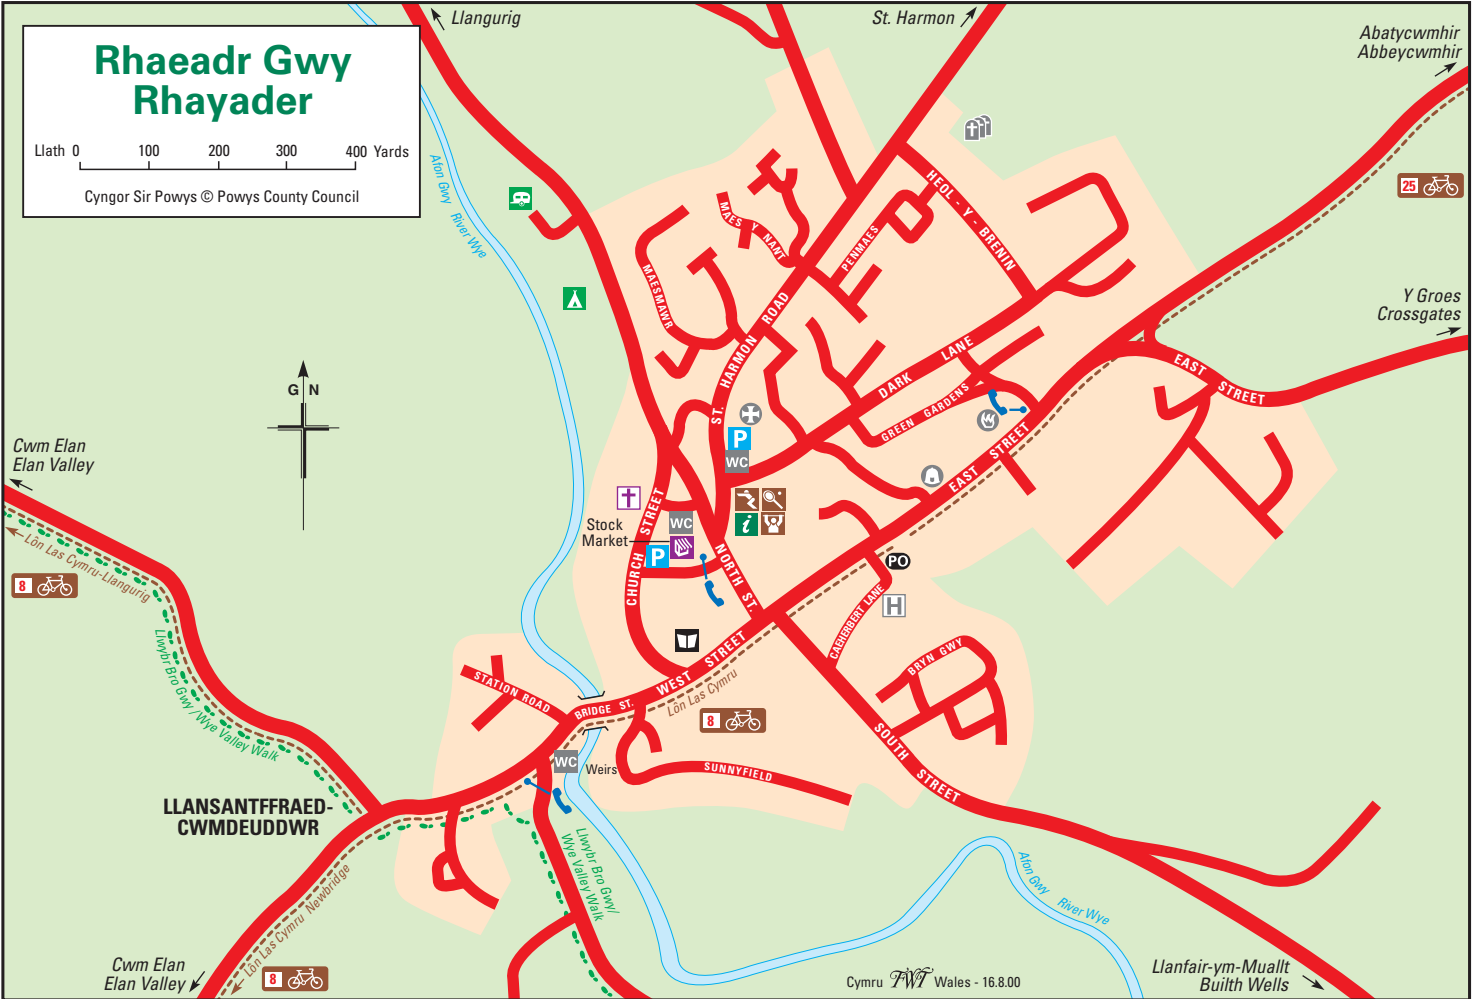

Rhaedr Gwy Rhayader

Llath 0 100 200 300 400 Yards

Cyngor Sir Powys © Powys County Council

Allwedd/Key

Cyfleusterau Trafnidiaeth

Gorsaf Bws		Bus/Coach Station
Gorsaf rheilffordd		Railway station
Croesfan Wastad		Level Crossing

Amwynderau Lleol

Ardal Ddinesig		Urban area
Neuadd y Dref		Town Hall
Swyddfeydd Y Cyngor		Council Offices
Neuadd Gymuned		Community Hall
Marched Stryd		Street Market
Canolfan Siopa/ Neuadd Farchnad		Shopping Centre/ Market Hall
Ysgol		School
Llyfrgell		Library
Swyddfa Post		Post Office
Toiledau		Toilets
Blwch Ffôn		Telephone Box
Maes Parcio		Car Parking
Mynwent		Cemetery
Gorsaf Heddlu		Police Station
Gorsaf Dàn		Fire Station
Gorsaf Ambiwylans		Ambulance Station
Ysbyty		Hospital
Clinig/Meddygfa		Clinic/Surgery
Marchnad Anifeiliaid		Livestock Market
Nofi		Swimming